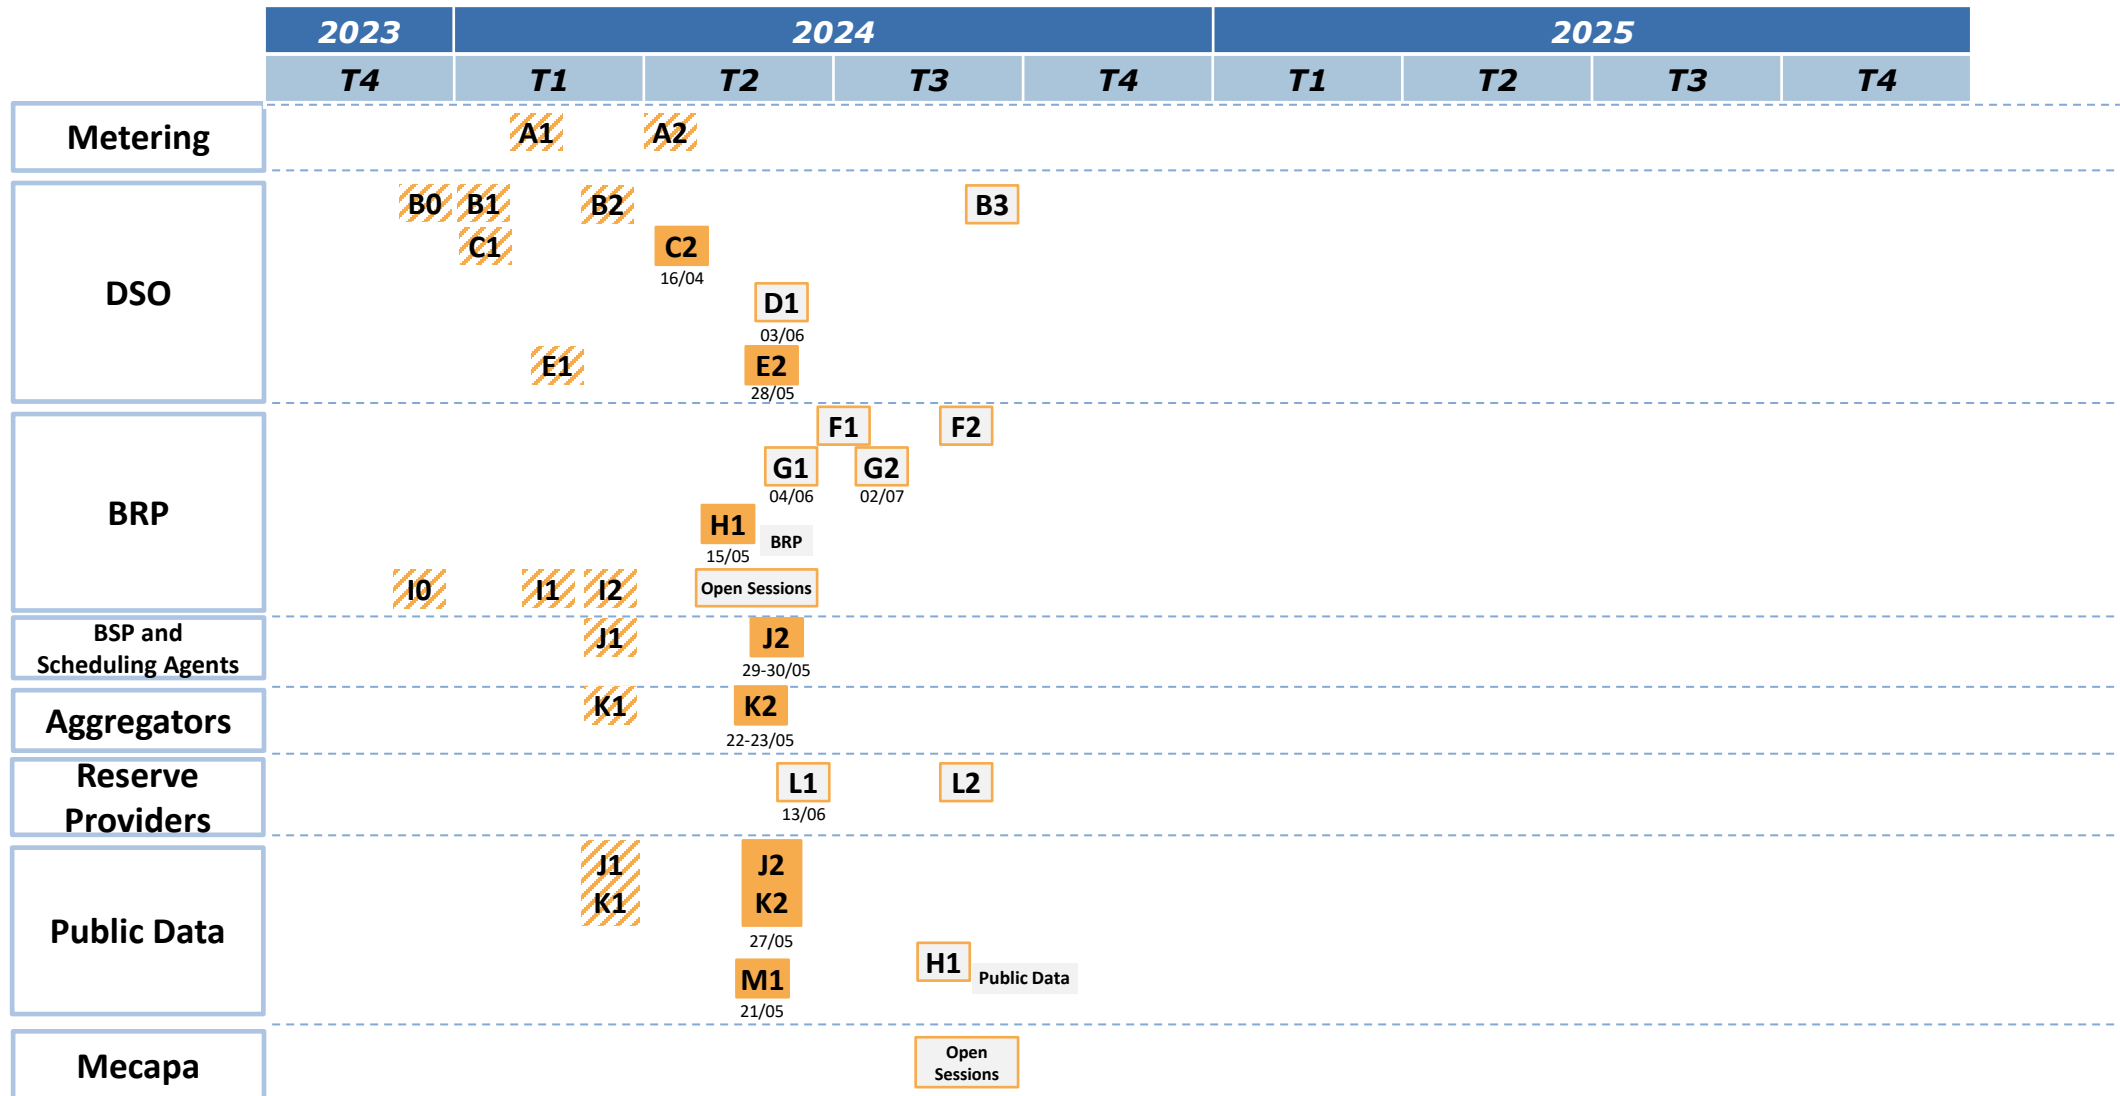

# Projected schedule – Tests - ISP15

The dates are subject to change depending on the progress of developments and feedback from stakeholders.